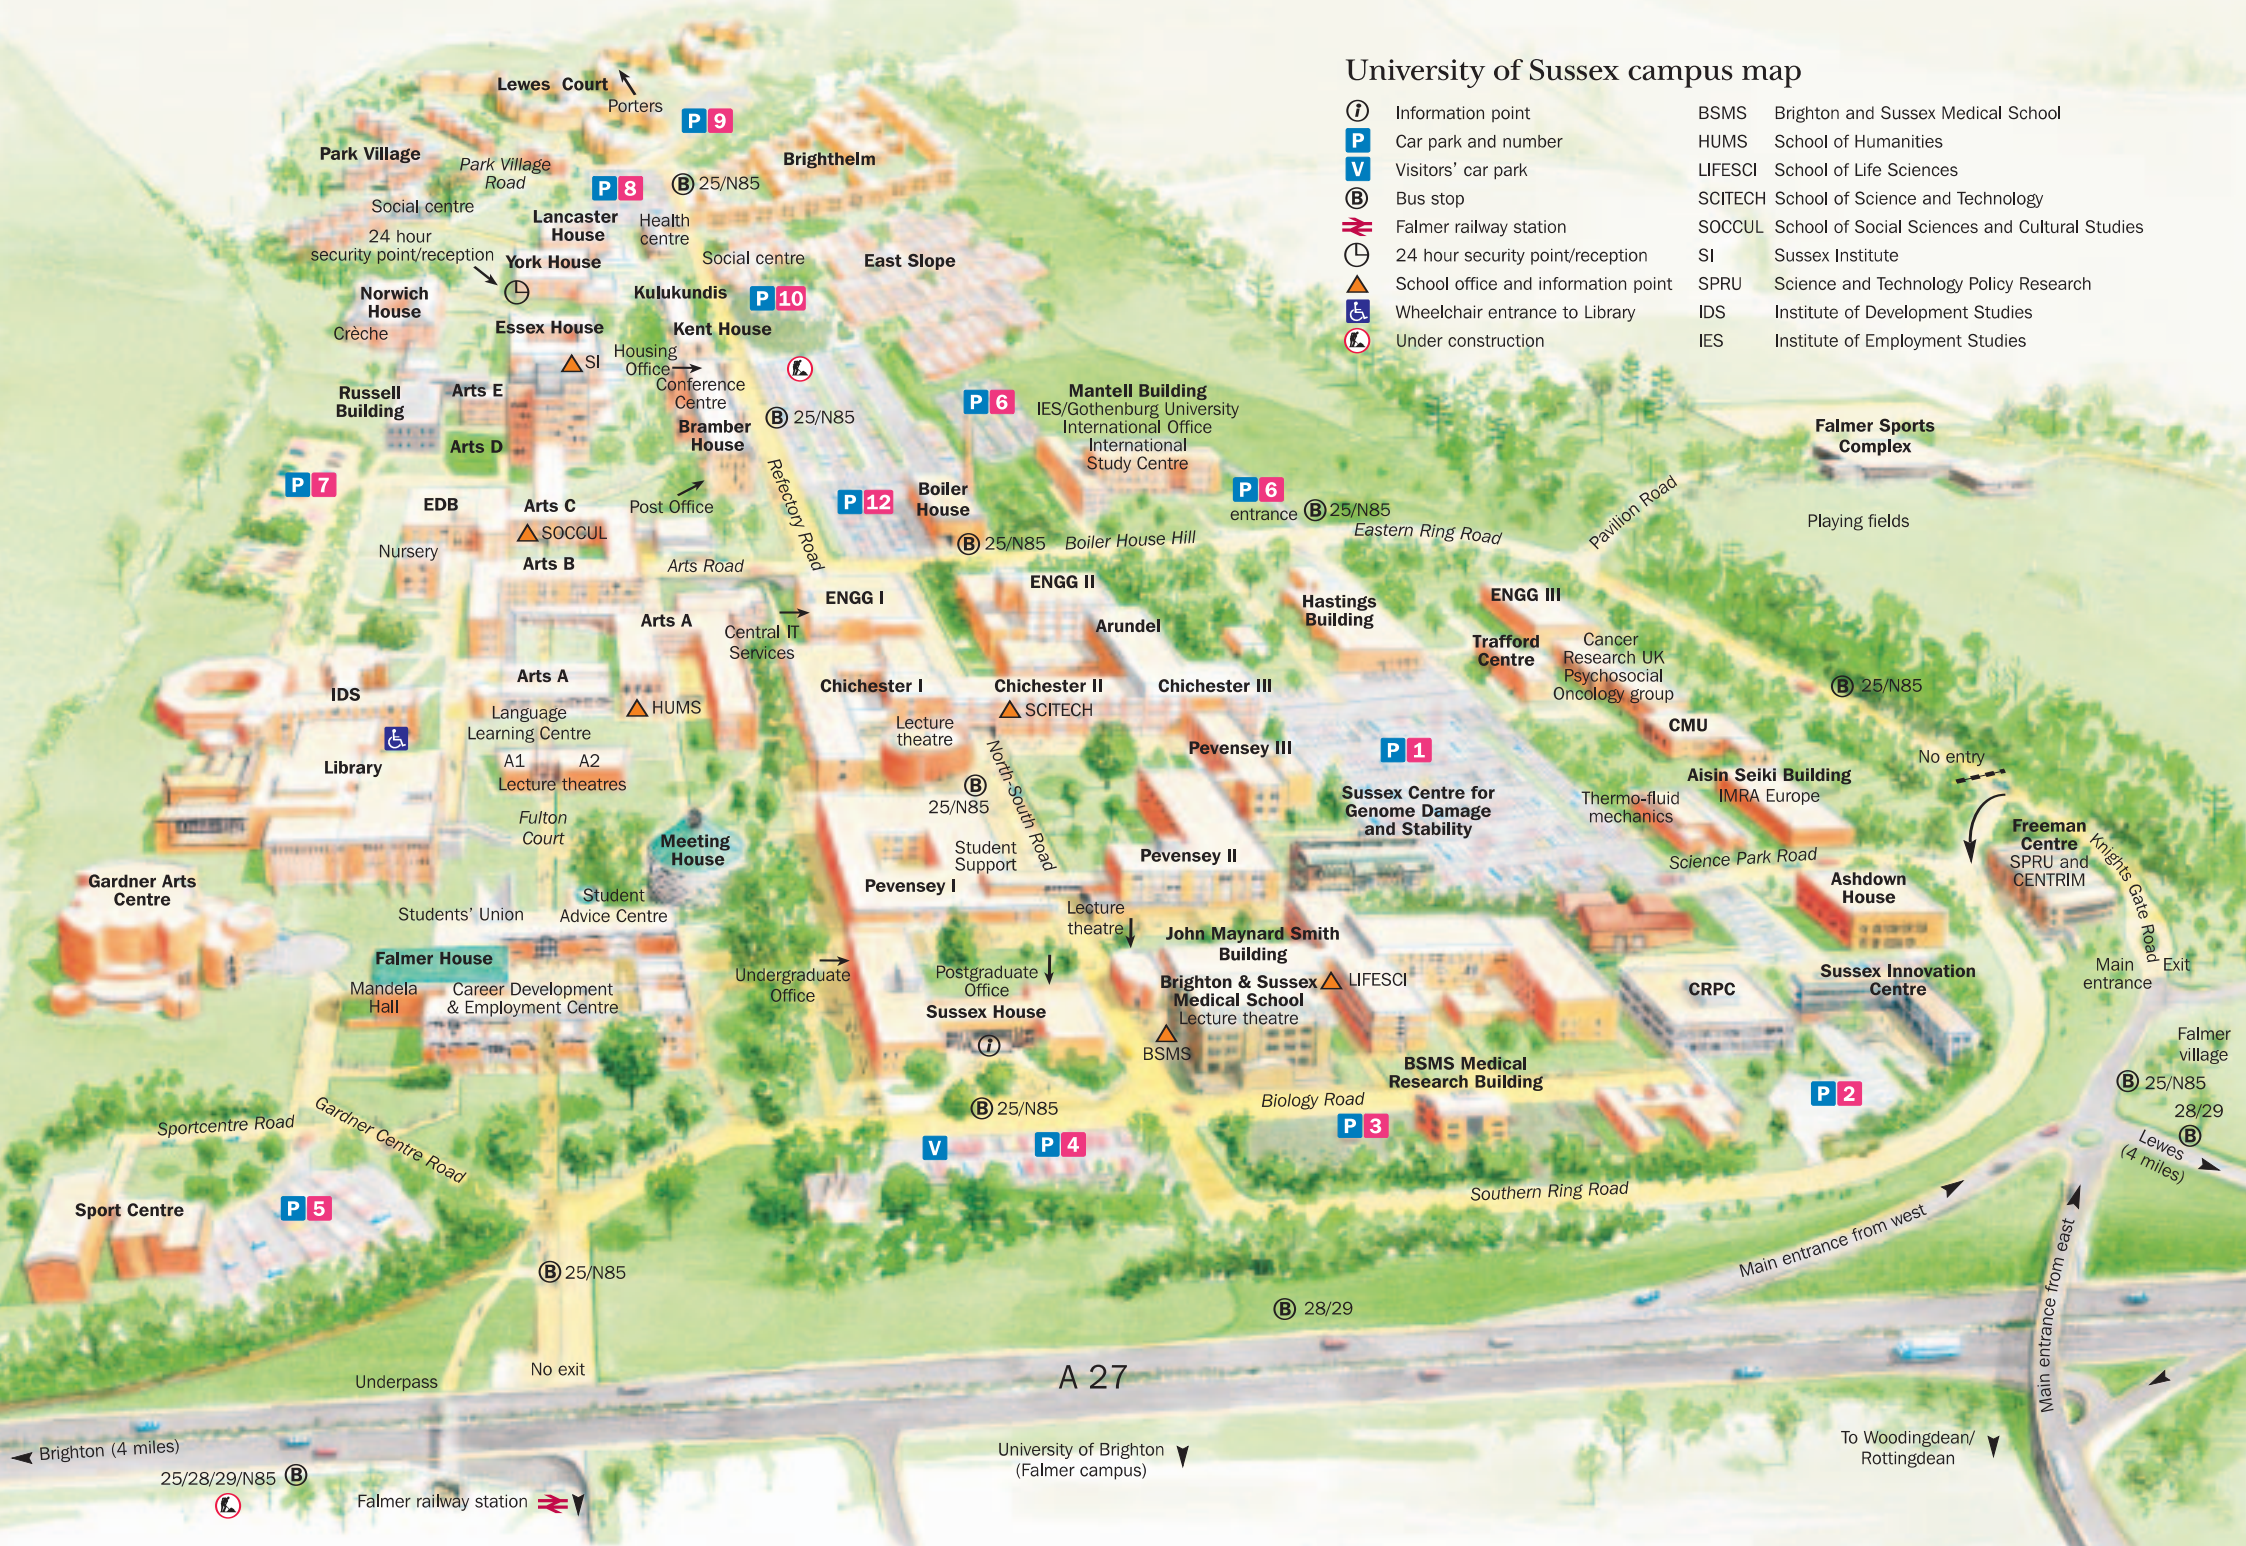

# University of Sussex campus map

-  Information point
-  Car park and number
-  Visitors' car park
-  Bus stop
-  Falmer railway station
-  24 hour security point/reception
-  School office and information point
-  Wheelchair entrance to Library
-  Under construction
-  BSMS Brighton and Sussex Medical School
-  HUMS School of Humanities
-  LIFESCI School of Life Sciences
-  SCITECH School of Science and Technology
-  SOCCUL School of Social Sciences and Cultural Studies
-  SI Sussex Institute
-  SPRU Science and Technology Policy Research
-  IDS Institute of Development Studies
-  IES Institute of Employment Studies

Brighton (4 miles)

University of Brighton (Falmer campus)

To Woodingdean/Rottingdean

Falmer village  
 B 25/N85  
 B 28/29  
 Lewes (4 miles)

25/28/29/N85 B

Falmer railway station

A 27

B 28/29

P 5

V P 4

P 3

P 2

P 1

P 12

P 6

P 6

P 10

P 8

P 9