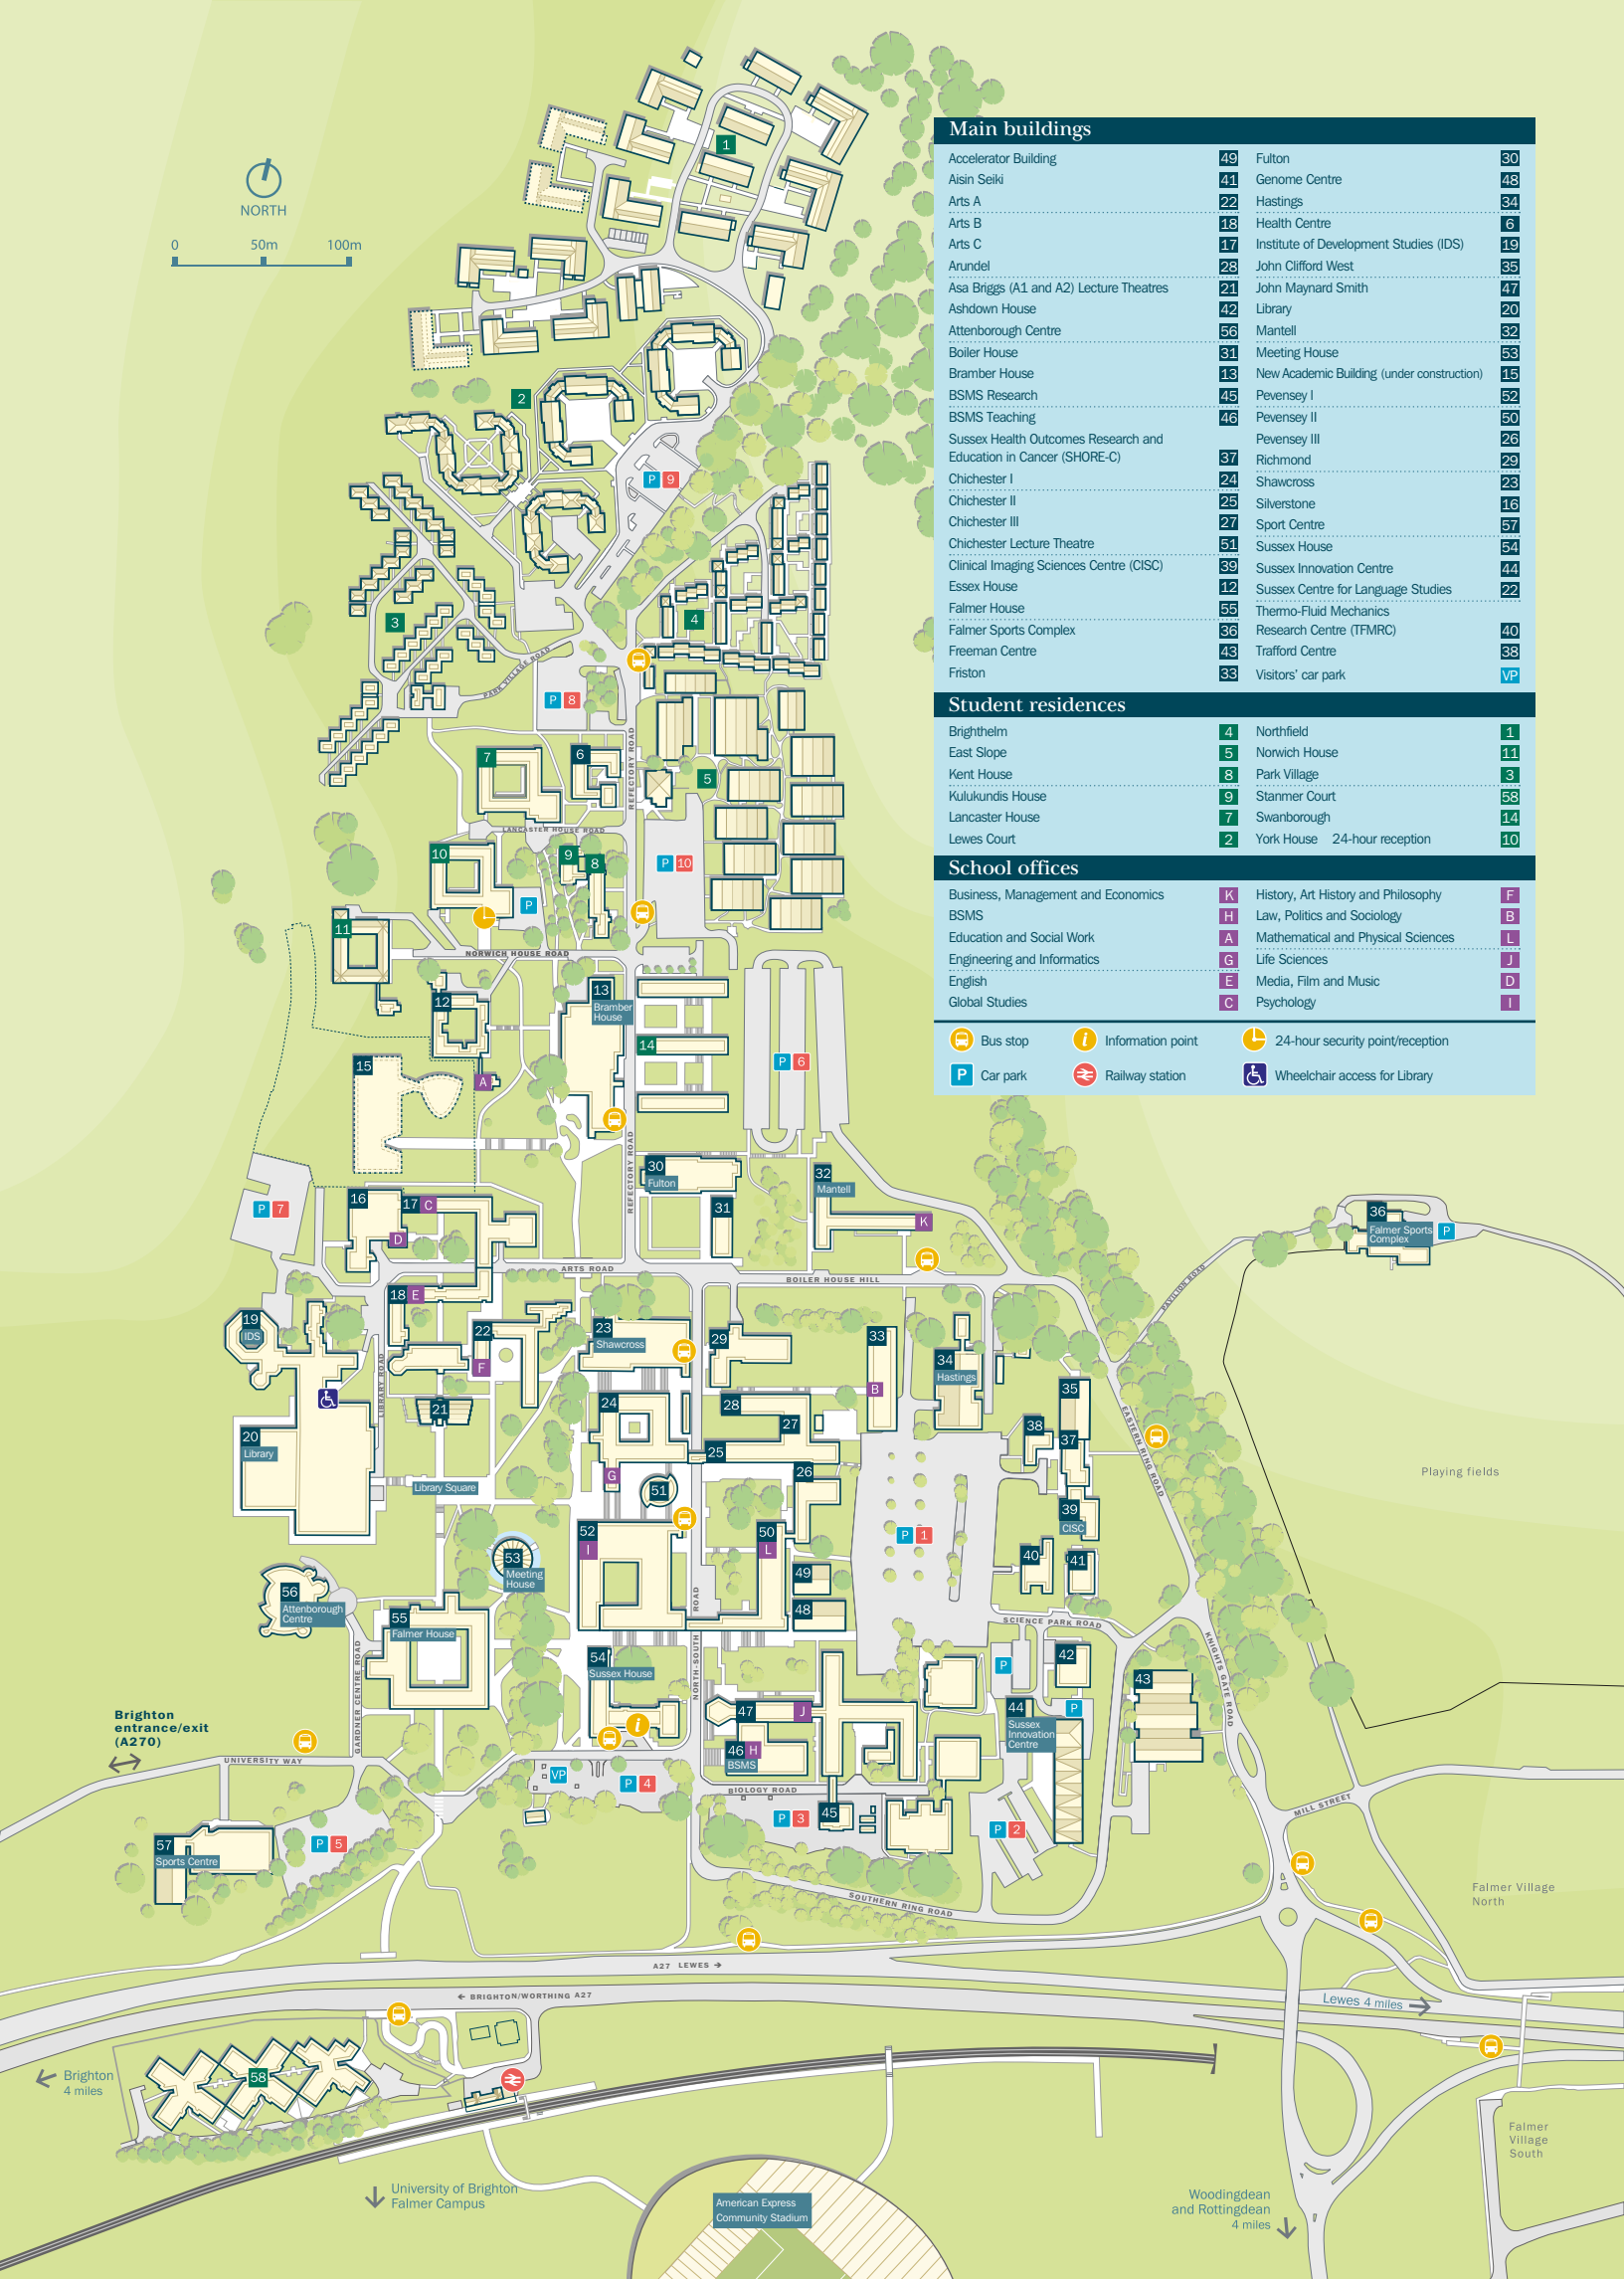

Student residences

Brightelm	4	Northfield	1
East Slope	5	Norwich House	11
Kent House	8	Park Village	3
Kulukundis House	9	Stanmer Court	58
Lancaster House	7	Swanborough	14
Lewes Court	2	York House 24-hour reception	10

School offices

Business, Management and Economics	K	History, Art History and Philosophy	F
BSMS	H	Law, Politics and Sociology	B
Education and Social Work	A	Mathematical and Physical Sciences	L
Engineering and Informatics	G	Life Sciences	J
English	E	Media, Film and Music	D
Global Studies	C	Psychology	I

	Bus stop		Information point		24-hour security point/reception
	Car park		Railway station		Wheelchair access for Library

Brighton entrance/exit (A270)

Brighton 4 miles

University of Brighton Falmer Campus

American Express Community Stadium

Woodingdean and Rottingdean 4 miles

Playing fields

Falmer Village North

Falmer Village South

Lewes 4 miles

BRIGHTON/WORTHING A27

A27 LEWES

MILL STREET

SCIENCE PARK ROAD

BIOLOGY ROAD

NORTH SOUTH ROAD

ARTS ROAD

REFLECTORY ROAD

LANCASTER HOUSE ROAD

FAIRMERE ROAD

NORWICH HOUSE ROAD

LATTERLY ROAD

MANRIBBLE ROAD

SOUTHERN RING ROAD

BOILER HOUSE HILL

REFLECTORY ROAD

REFLECTORY ROAD

REFLECTORY ROAD